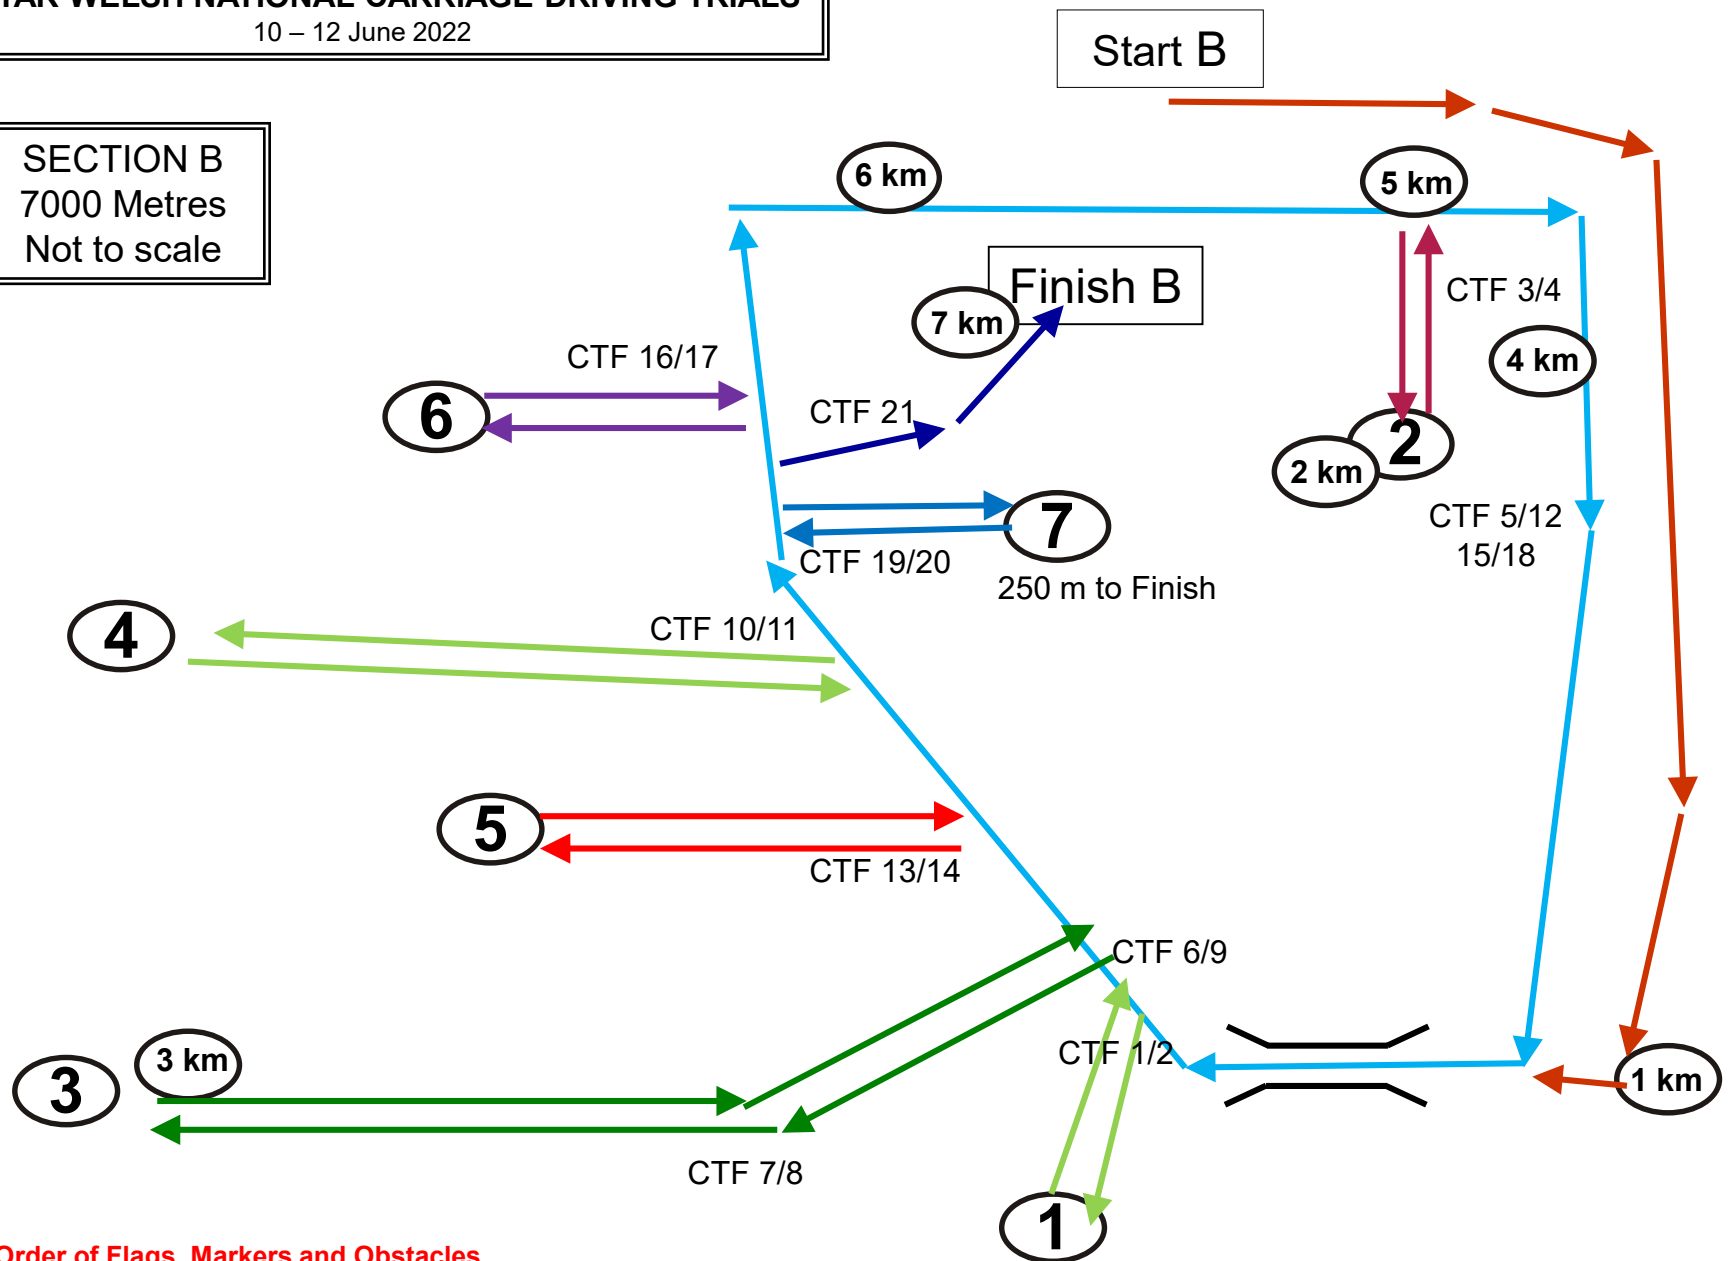

**TRISTAR WELSH NATIONAL CARRIAGE DRIVING TRIALS**  
10 – 12 June 2022

**SECTION B**  
7000 Metres  
Not to scale

**Section B Order of Flags, Markers and Obstacles**  
**START B – 1KM - CTF1 – OBS1 – CTF2 – CTF3 – OBS2 – 2KM – CTF4 – CTF5 – CTF6 – CTF7 – OBS3 – 3KM – CTF8 – CTF9 – CTF10 – OBS4 – CTF11 – 4KM – CTF12 – CTF13 – OBS5 – CTF14 – 5KM – CTF15 – CTF16 – OBS6 – CTF17 – 6KM – CTF18 – CTF19 – OBS7 – CTF20 – CTF21 – FINISH B**

**TRISTAR WELSH NATIONAL CARRIAGE DRIVING TRIALS**  
10 – 12 June 2022

**NOVICE  
SECTION B  
6700 Metres  
Not to scale**

**Section B Order of Flags, Markers and Obstacles (Novice Classes)**

START B – 1KM – CTF1 – **OBS1** – CTF2 – CTF5 – 2KM – CTF6 – CTF7 – **OBS3** – CTF8 – CTF9 – CTF10 – **OBS4** – 3KM – CTF11 – CTF12 – 4KM – CTF13 – **OBS5** – CTF14 – CTF15 – 5KM – CTF16 – **OBS6** – CTF17 – CTF18 – 6KM – CTF19 – **OBS7** – CTF20 – CTF21 – FINISH B

### Obs 4

5 KDs

 KD

Obs 5

12 KDs

Obs 6

3 KDs

Obs 7

# Obstacle 6