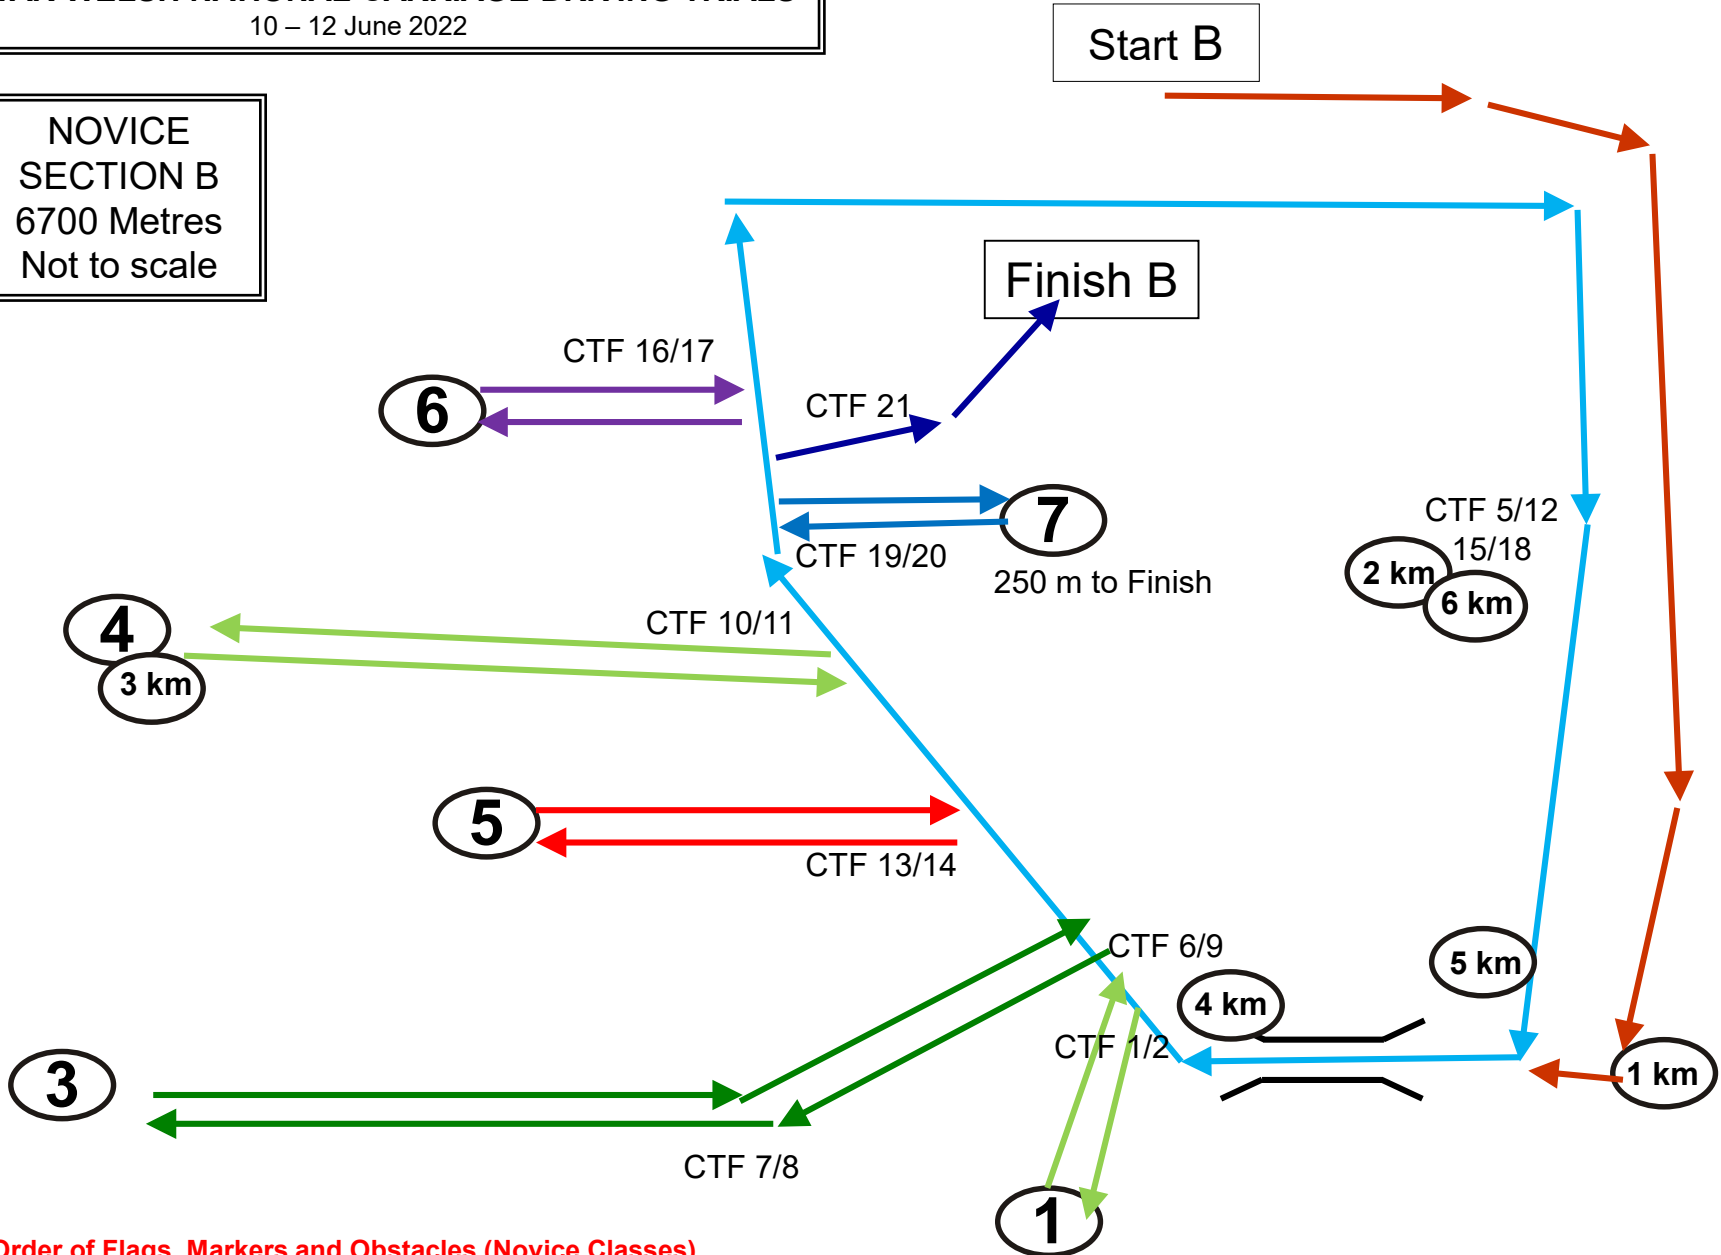

**TRISTAR WELSH NATIONAL CARRIAGE DRIVING TRIALS**  
10 – 12 June 2022

**SECTION B**  
7000 Metres  
Not to scale

**Section B Order of Flags, Markers and Obstacles**  
**START B – 1KM - CTF1 – OBS1 – CTF2 – CTF3 – OBS2 – 2KM – CTF4 – CTF5 – CTF6 – CTF7 – OBS3 – 3KM – CTF8 – CTF9 – CTF10 – OBS4 – CTF11 – 4KM – CTF12 – CTF13 – OBS5 – CTF14 – 5KM – CTF15 – CTF16 – OBS6 – CTF17 – 6KM – CTF18 – CTF19 – OBS7 – CTF20 – CTF21 – FINISH B**

**TRISTAR WELSH NATIONAL CARRIAGE DRIVING TRIALS**  
10 – 12 June 2022

**NOVICE  
SECTION B  
6700 Metres  
Not to scale**

**Section B Order of Flags, Markers and Obstacles (Novice Classes)**

START B – 1KM – CTF1 – **OBS1** – CTF2 – CTF5 – 2KM – CTF6 – CTF7 – **OBS3** – CTF8 – CTF9 – CTF10 – **OBS4** – 3KM – CTF11 – CTF12 – 4KM – CTF13 – **OBS5** – CTF14 – CTF15 – 5KM – CTF16 – **OBS6** – CTF17 – CTF18 – 6KM – CTF19 – **OBS7** – CTF20 – CTF21 – FINISH B

### Obs 4

5 KDs

 KD

Obs 5

12 KDs

Obs 6

3 KDs

Obs 7

# Obstacle 6