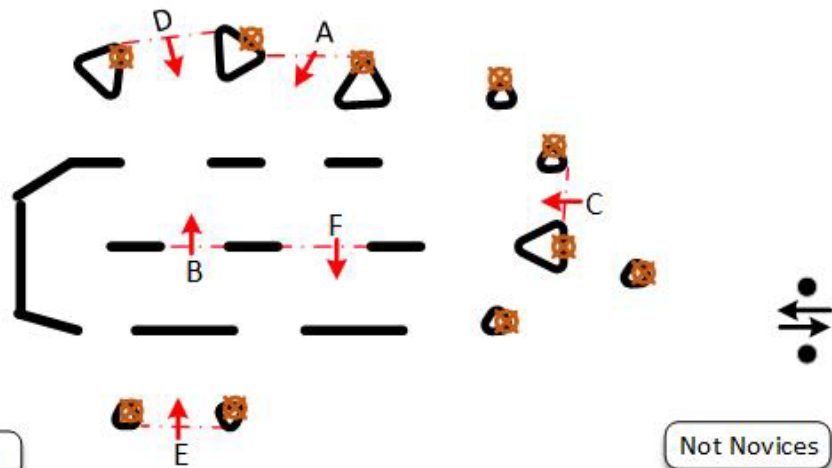

Obs 1

4 KDs

Obs 2

10 KDs

Not Novices

Obs 3

2 KDs

Obs 4

5 KDs

KD